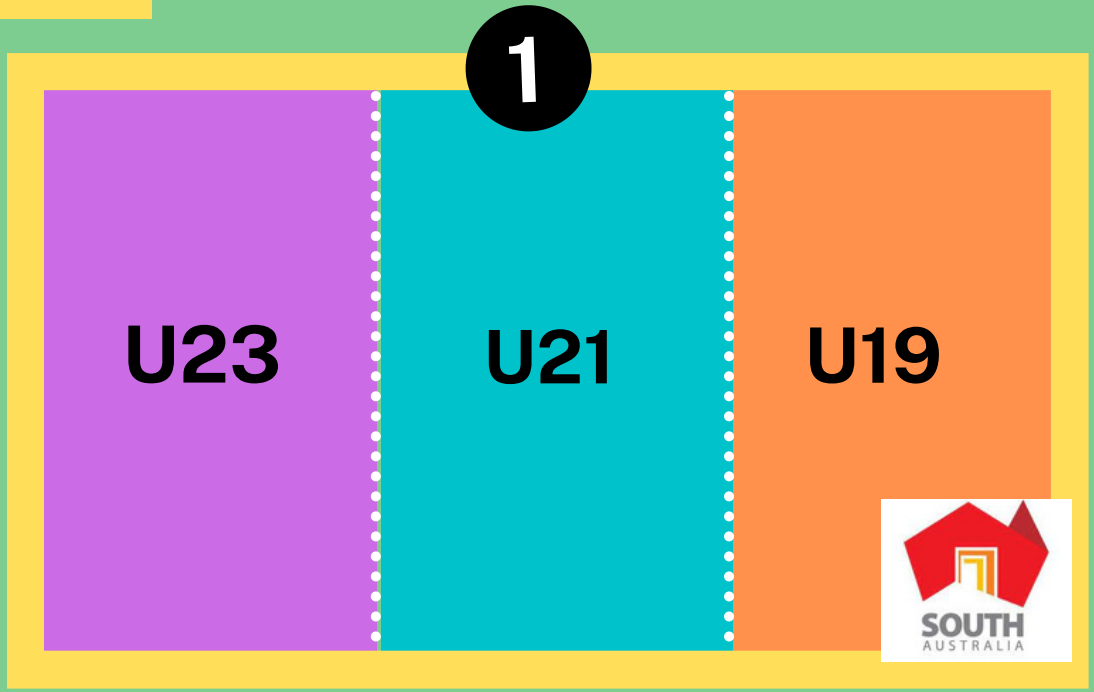

Senior Area

Underage Area

Senior & Para Boat Park

Underage Boat Park

Senior & Para Team Tent

Athlete Zone
Catering
Warmup
TV review

- KEY**
- 1** Underage Athlete Tent
 - 2** Underage Physio Room (Top Floor- Walford Shed)
 - 3** Underage Doctor Room (Top Floor - Wilderness Shed)
 - 4** Underage Treatment Room (Top Floor - Pembroke Shed)
 - 5** Underage Sports Science Room (Ground Floor - SASI Office)
 - 6** Underage Men's Bathroom (Top Floor)
 - 7** Underage Women's Bathroom (Ground Floor)
 - 8** Accessible Bathroom (Ground Floor)
 - 9** Senior Team Treatment Room (Ground Floor - Indoor Rowing Room)
 - 10** Senior Team Bathrooms
 - 11** Athlete Weigh-In
 - Senior Team Medical
 - Underage Boat Wash Area
 - Senior Team Boat Wash Area