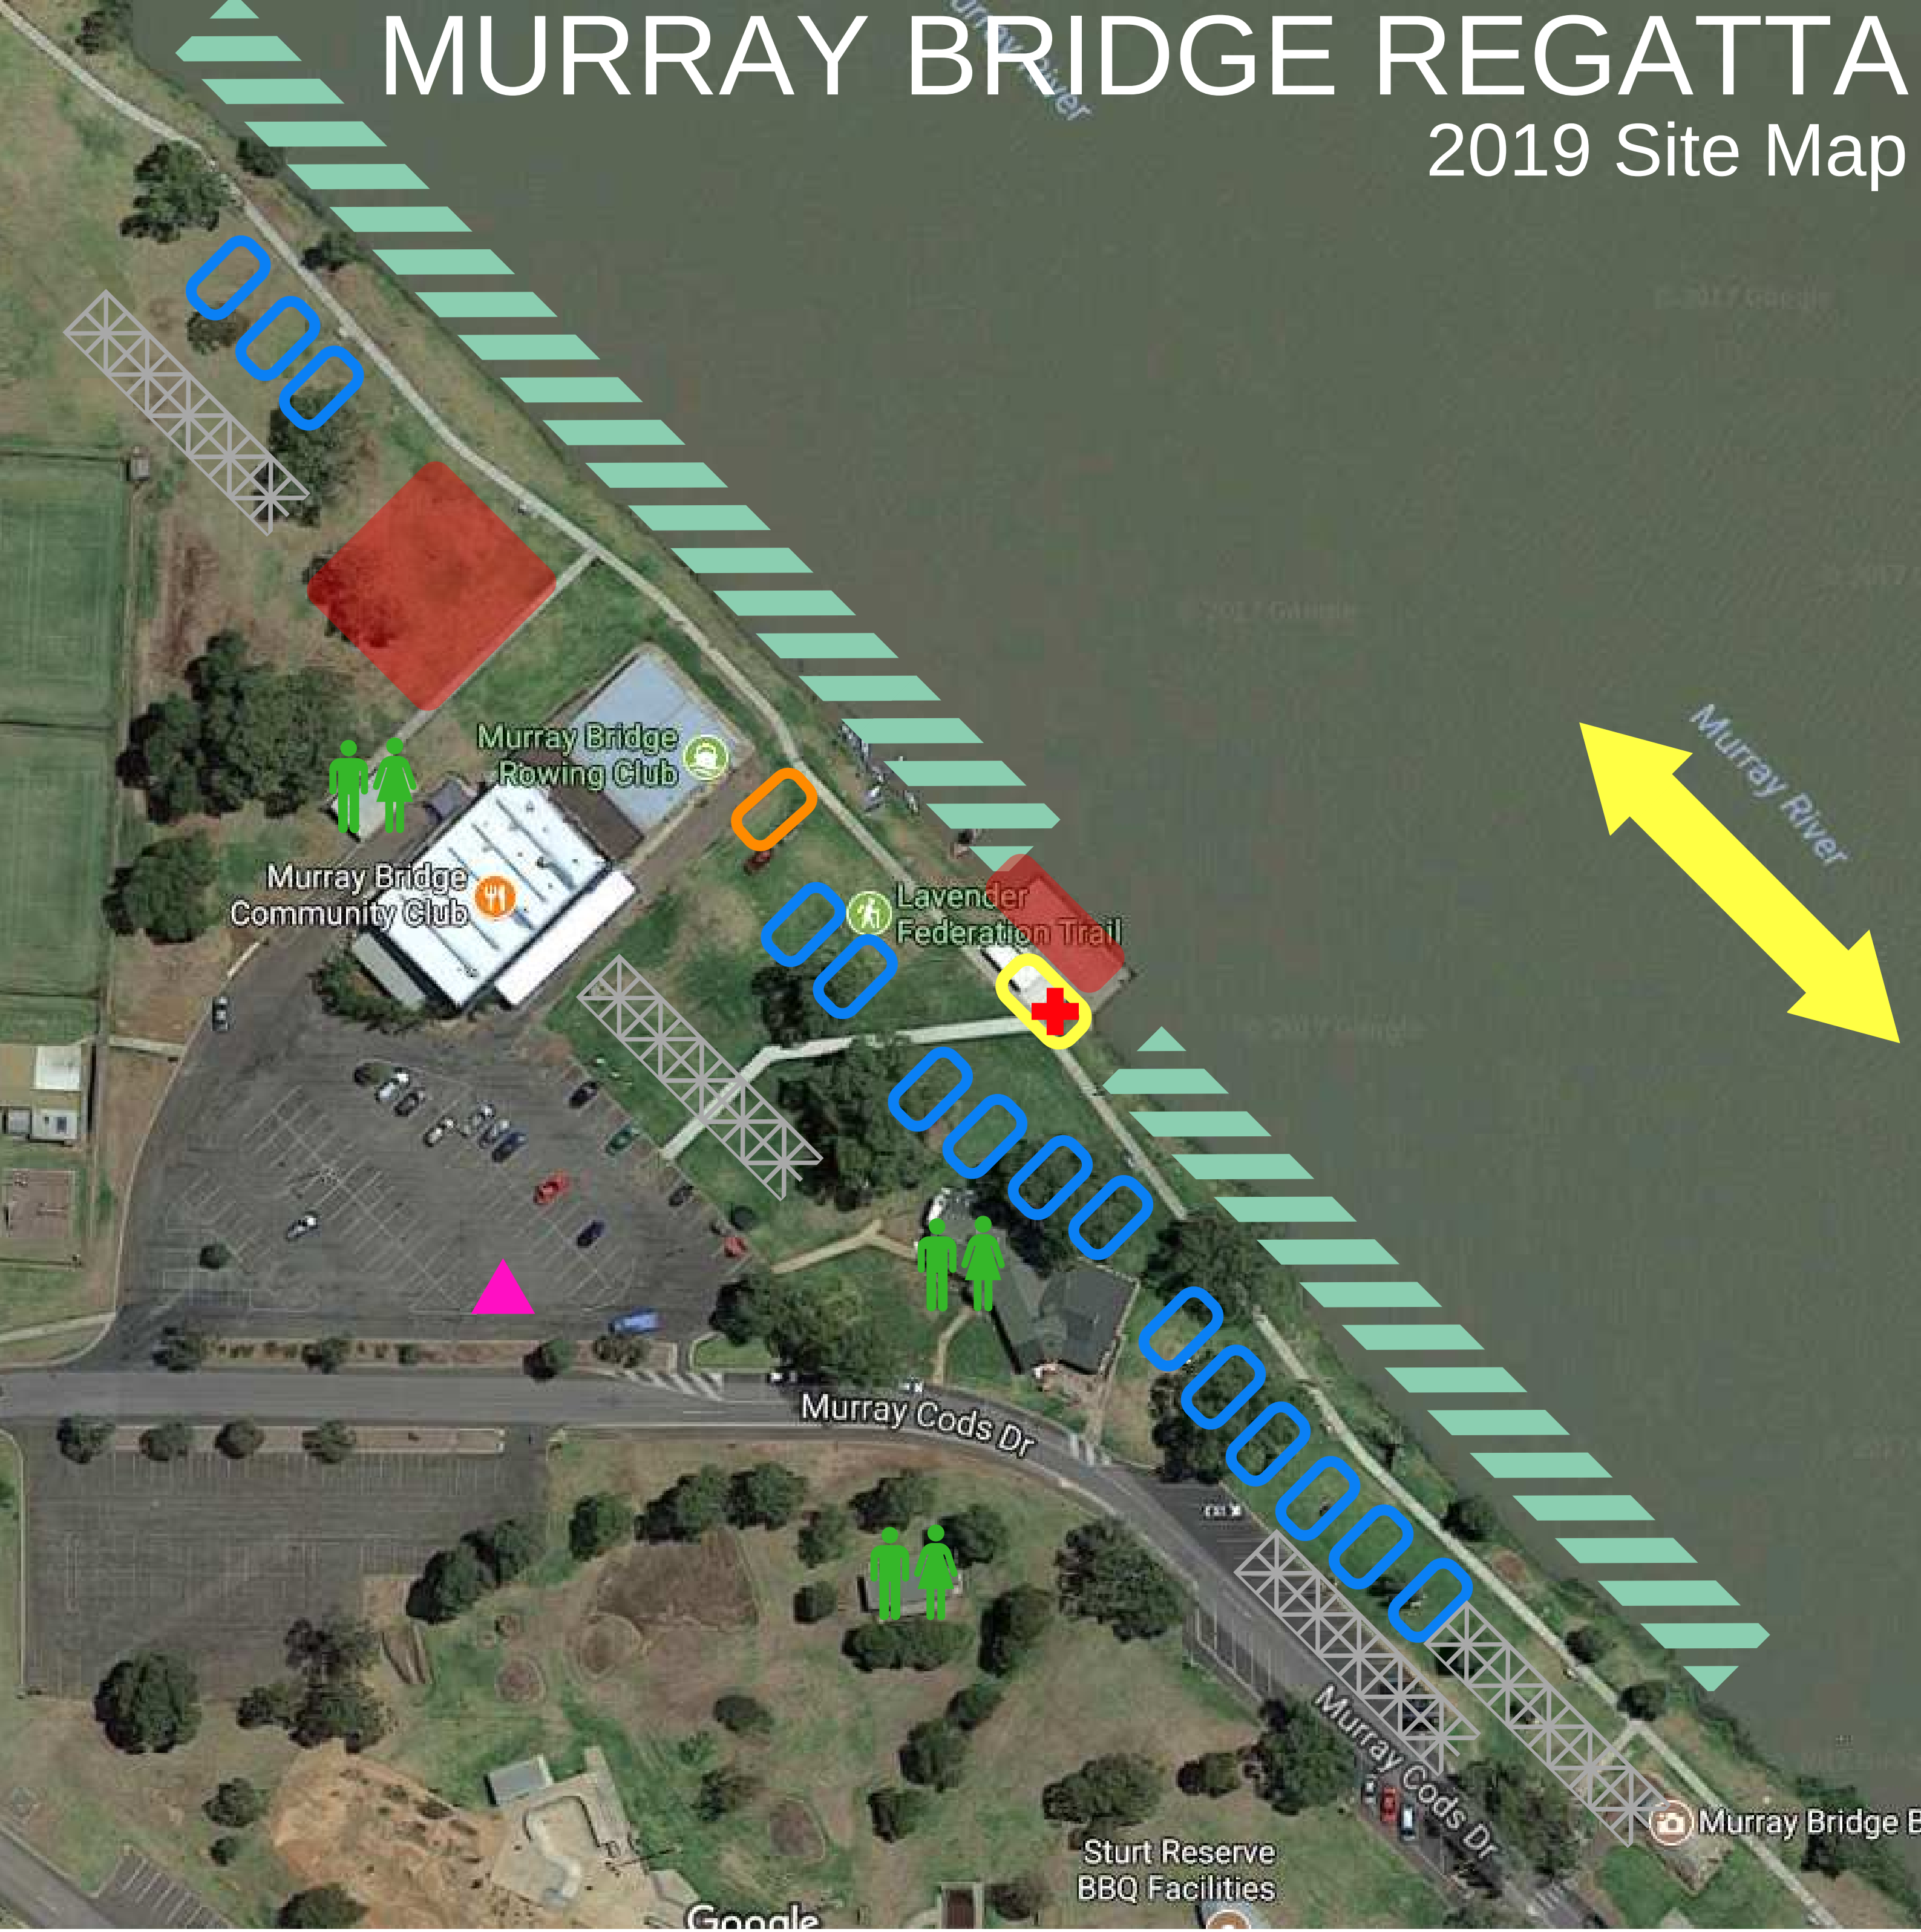

MURRAY BRIDGE REGATTA

2019 Site Map

 Male/Female Toilets

 Regatta Officials

 Emergency Evacuation point

 Club Tents

 Catering

 First Aid

 Boats/Trailers

 Construction Area

 Boats Launching/Returning